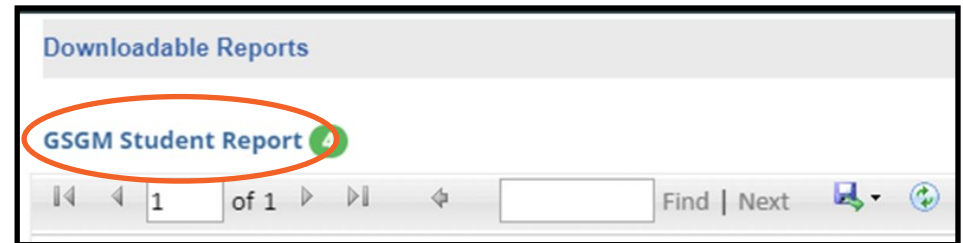

Step #5: Click on the blue download icon within this container to access any paperless Student Growth Report for your student. The PDF of your child’s SGM Report will download at the bottom of the screen upon download completion. Click on the PDF icon to download the Georgia Student Growth Report.