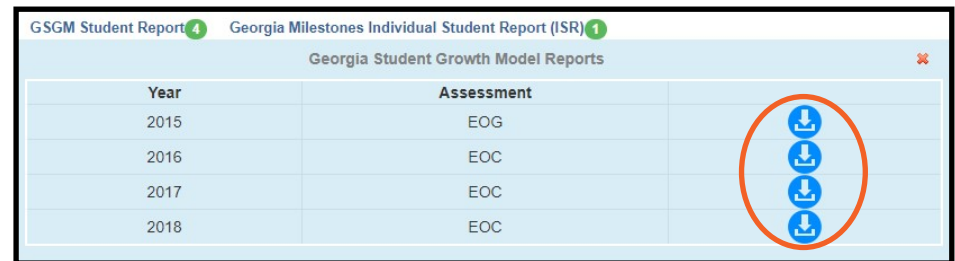

Please remember that you may always request a paper copy of this report be printed at your local school.