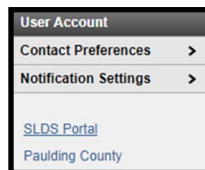

Accessing Georgia Student Growth Reports in the Georgia SLDS Parent Portal

We are pleased to provide you with access to your student’s Georgia Student Growth Model (GSGM) Report that provides information on your student’s academic progress during the 2017-2018 school year. This report will provide you with Student Growth Percentiles (SGPs). SGPs describe how much academic progress your student made relative to academically-similar students – other students across Georgia with the same achievement history – from one state assessment to the next. This provides you with an apples-to-apples comparison on how much growth your student demonstrated, relative to other students who started in the same place.

There are several resources available to assist you with understanding these new reports. On gsgm.gadoe.org you will find sample Georgia Milestones EOG and EOC student growth reports and a video to assist you with interpreting these reports. There is also an animated introduction to SGP video. Finally, you can view school- and district-level SGP results at gastudentgrowth.gadoe.org.

Step #1: Parents can access the Georgia SLDS Parent Portal account by logging into their Parent Portal account within Infinite Campus. First time users, to establish a Parent Portal account, an activation key is required. Please contact your child’s school for instructions on how to obtain an activation key if you don’t have one.

Step #2: Once inside the Infinite Campus Parent Portal account, select the SLDS Portal link.

Step #3: To see your child’s Georgia Student Growth Model reports, click on the Performance icon at the top of the page located right above the student’s name.