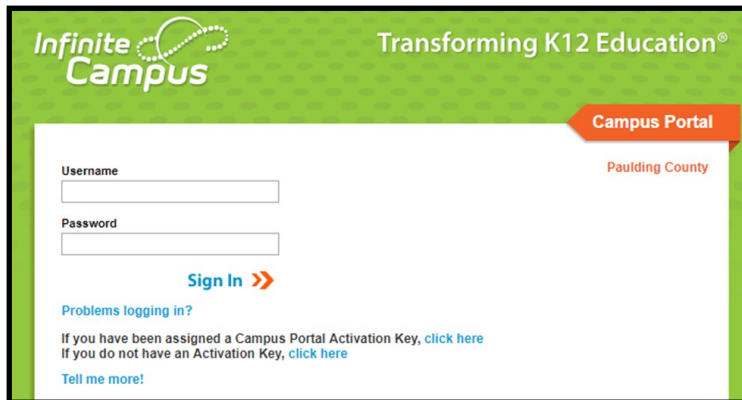

We are pleased to provide you with access to your student’s Georgia Student Growth Model (GSGM) Report that provides information on your student’s academic progress during the 2017-2018 school year. This report will provide you with Student Growth Percentiles (SGPs). SGPs describe how much academic progress your student made relative to academically-similar students – other students across Georgia with the same achievement history – from one state assessment to the next. This provides you with an apples-to-apples comparison on how much growth your student demonstrated, relative to other students who started in the same place.

There are several resources available to assist you with understanding these new reports. On gsgm.gadoe.org you will find sample Georgia Milestones EOG and EOC student growth reports and a video to assist you with interpreting these reports. There is also an animated introduction to SGP video. Finally, you can view school- and district-level SGP results at gastudentgrowth.gadoe.org.

Step #1: Parents can access the Georgia SLDS Parent Portal account by logging into their Parent Portal account within Infinite Campus. First time users, to establish a Parent Portal account, an activation key is required. Please contact your child’s school for instructions on how to obtain an activation key if you don’t have one.

Step #2: Once inside the Infinite Campus Parent Portal account, select the SLDS Portal link.

Step #3: To see your child’s Georgia Student Growth Model reports, click on the Performance icon at the top of the page located right above the student’s name.