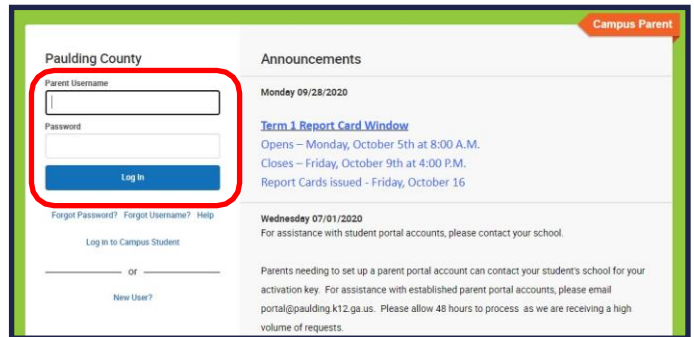

Enter the **Parent Username and Password** in the appropriate spaces. If you cannot remember your password, use the provided link to request a password reset. If you continue to have issues logging into the site, please visit the following site for more information: <https://www.paulding.k12.ga.us/domain/4142>