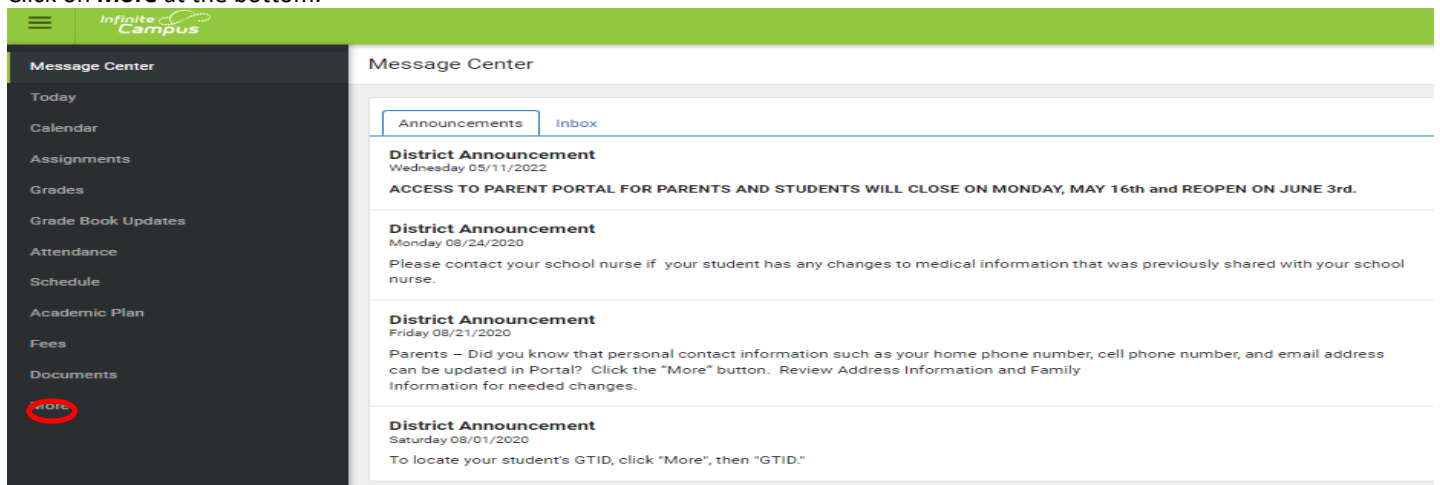

Click on **More** at the bottom.