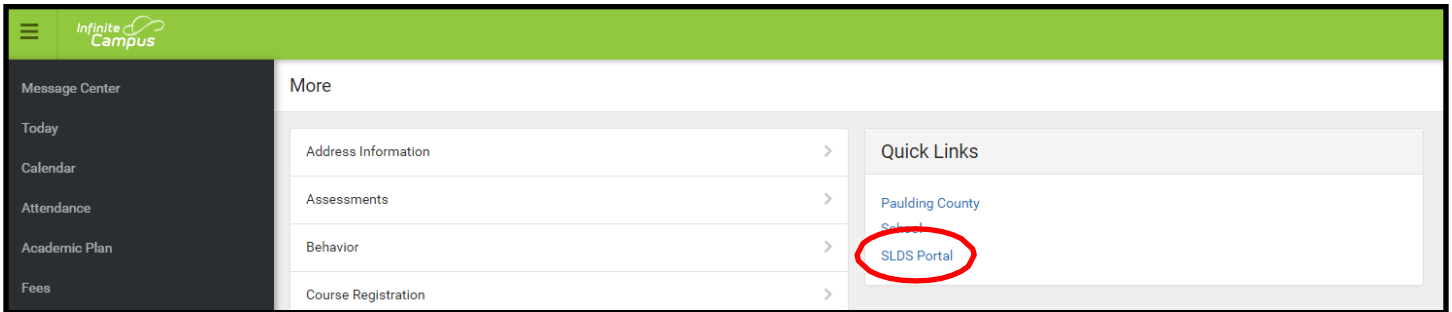

Click on **More** at the bottom.

Assessment Results in IC Parent Portal

Paulding County School District - Engage. Inspire. Prepare.

To the right of the Parent Portal menu, click on **SLDS Portal** under the Quick Links section.