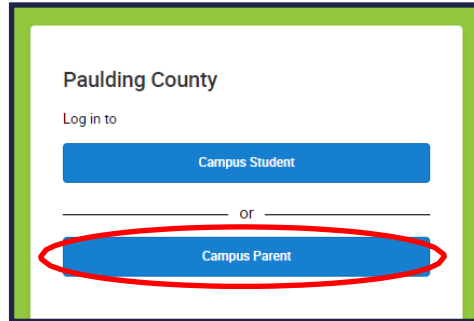

On the next page, click on the button for **Campus Parent**.