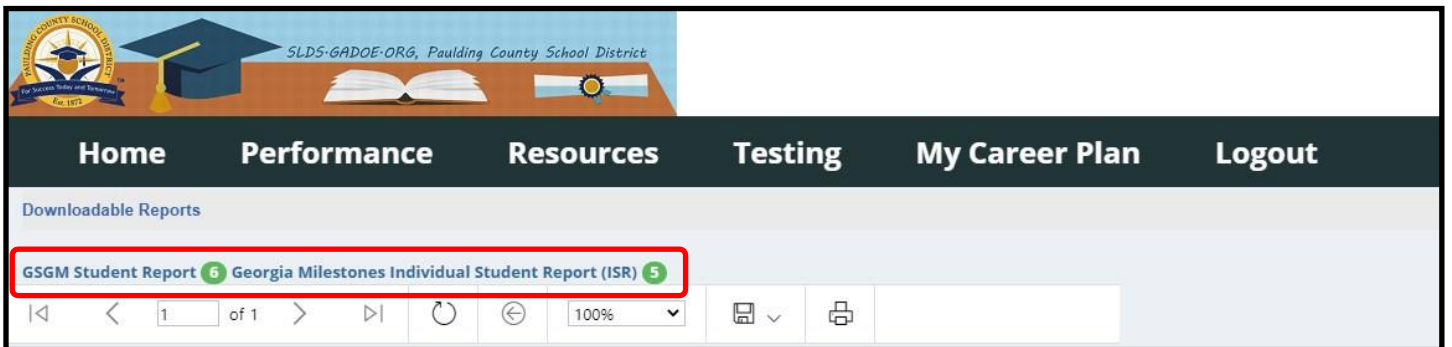

On the Performance page, you can find state assessment results in **two locations**. To open a **PDF of the score report**, click on the **name of the assessment** shown at the top of the page below.