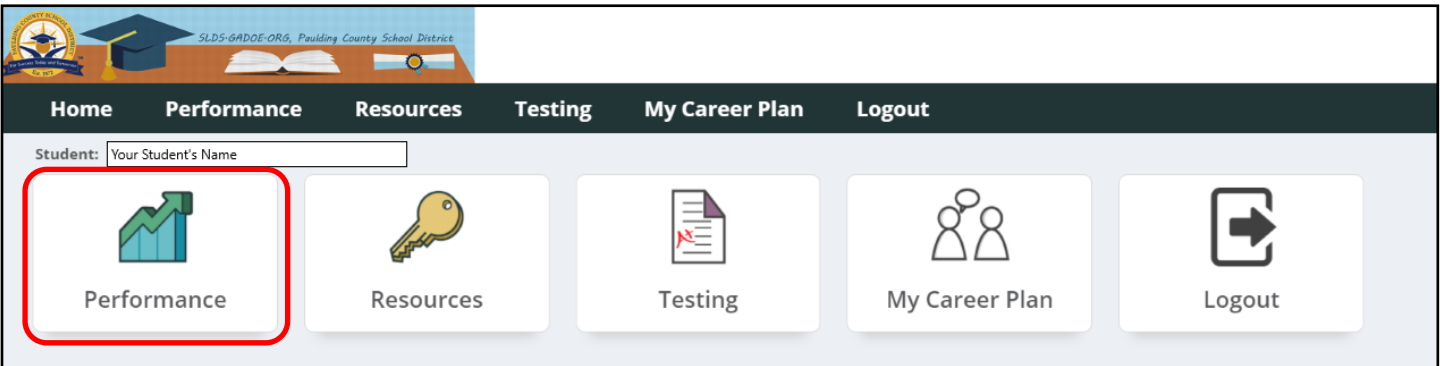

On the Performance page, you can find state assessment results linked at the top of the page. To open a **PDF of the score report**, click on the **name of the assessment**. The box will expand revealing a **download icon** you can use to open the report.