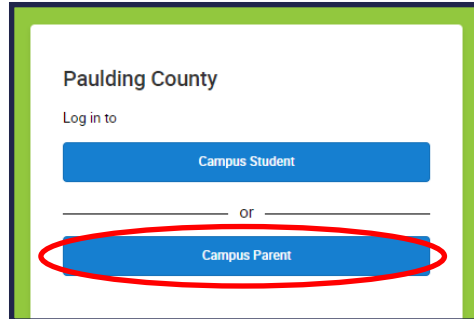

Enter the **Parent Username and Password** in the appropriate spaces. If you cannot remember your password, use the provided link to request a password reset. If you continue to have issues logging into the site, please visit the following site for more information: <https://www.paulding.k12.ga.us/domain/4142>