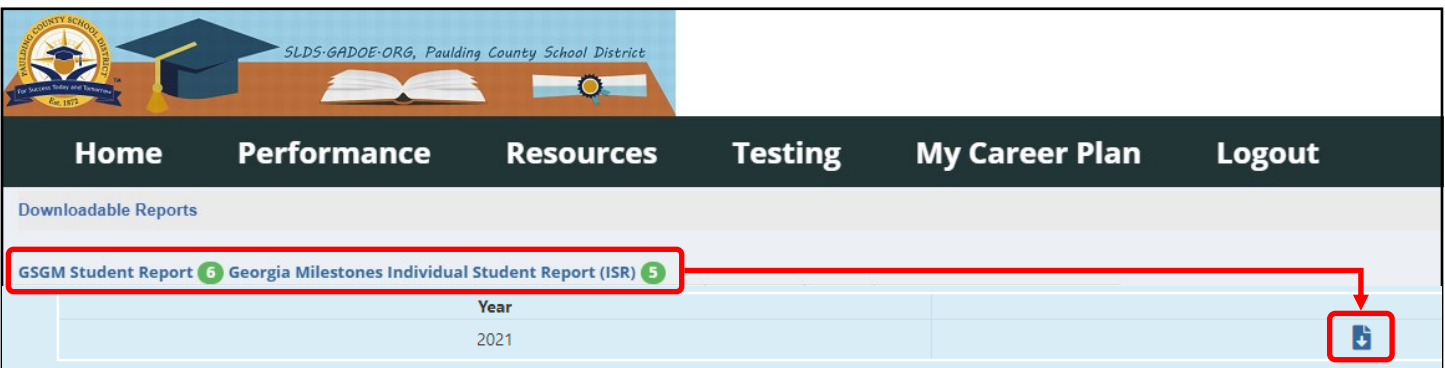

The Georgia Department of Education is responsible for uploading state assessment results to the SLDS platform. Typically, GADOE will post results for the following assessments several weeks following the end of each assessment's testing window. The district will alert students and parents once the reports have been made available.

- Georgia Milestones - End-of-Grade (EOG) and End-of-Course (EOC) assessments
- Georgia Alternative Assessment (GAA)
- Georgia Kindergarten Inventory of Developing Skills (GKIDS)
- ACCESS for ELL's
- Georgia Student Growth Measure (*last completed in 18-19*)