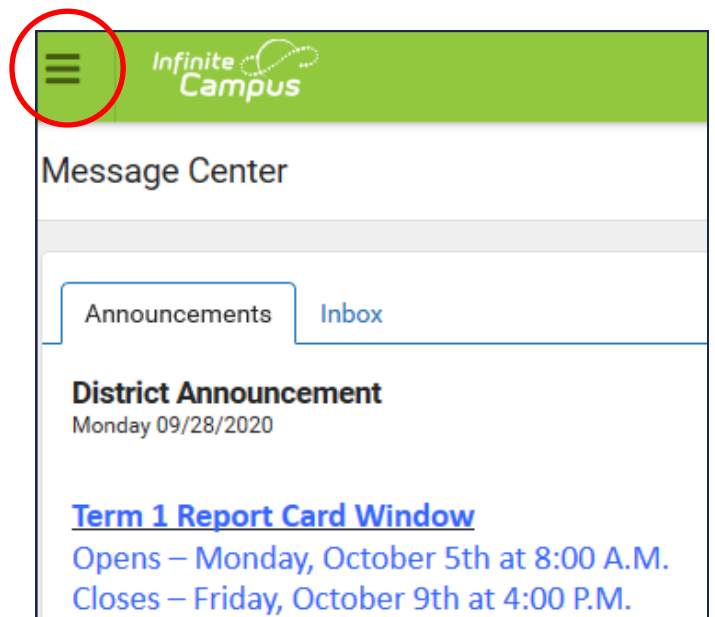

Once you have logged into your Parent Portal account, click on the **three bars** in the top left corner to open the Portal menu.