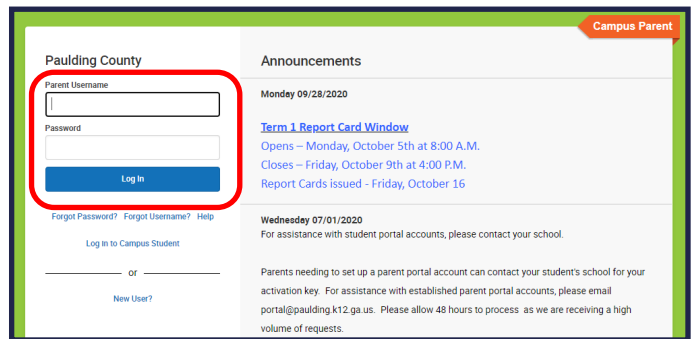

Assessment Results in IC Parent Portal

Paulding County School District - Engage. Inspire. Prepare.

Your student's state assessment results can be located in the Infinite Campus Parent Portal. To access the IC Parent Portal, go the PCSD website at www.paulding.k12.ga.us. Below the photo banner, you will find a series of icons. Click on the icon labeled **Infinite Campus Parent Portal/Student Grades**.

On the next page, click on the button for **Campus Parent**.

Enter the **Parent Username and Password** in the appropriate spaces. If you cannot remember your password, use the provided link to request a password reset. If you continue to have issues logging into the site, please visit the following site for more information: <https://www.paulding.k12.ga.us/domain/4142>